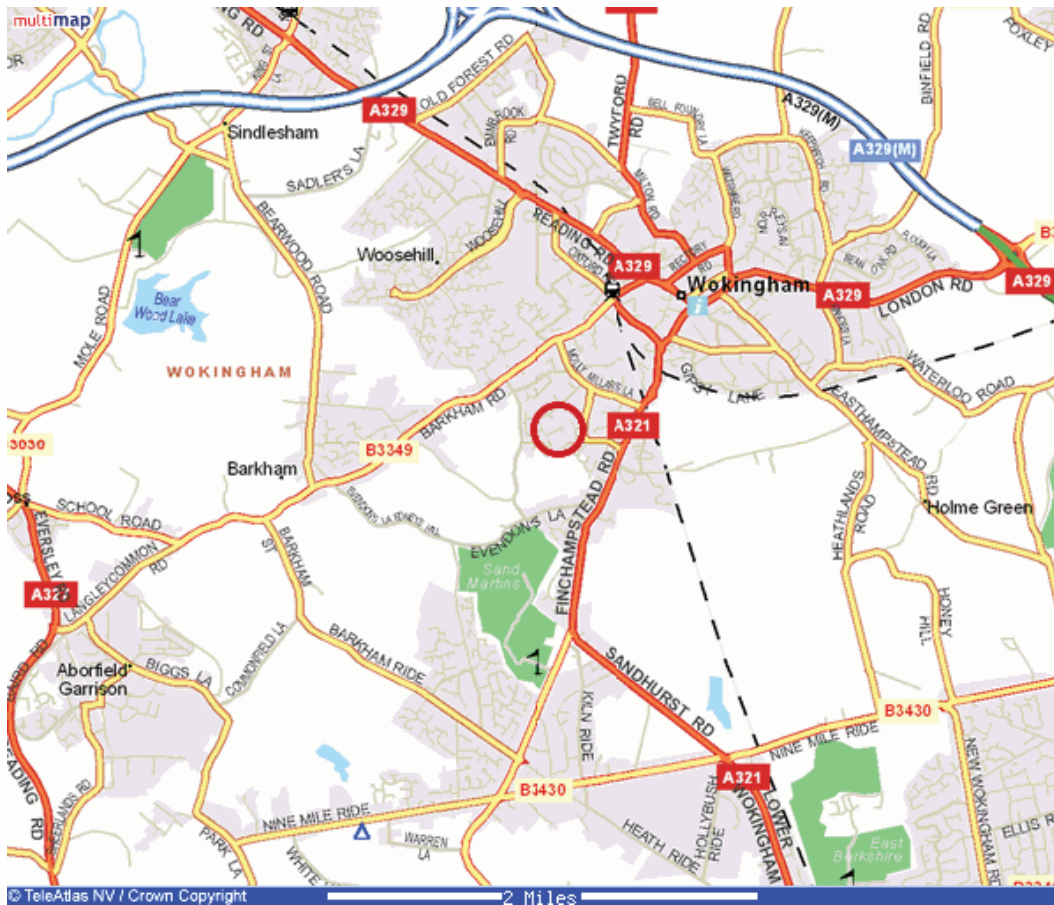

KAGA (EUROPE) ELECTRONICS BV

KAGA (EUROPE) ELECTRONICS B.V.
info@kagaeuro.com
3 Forest Court, Oaklands Park
Wokingham, Berkshire RG41 2FD

Tel. +44 (0) 118 912 33 30
Fax. +44 (0) 118 979 33 95