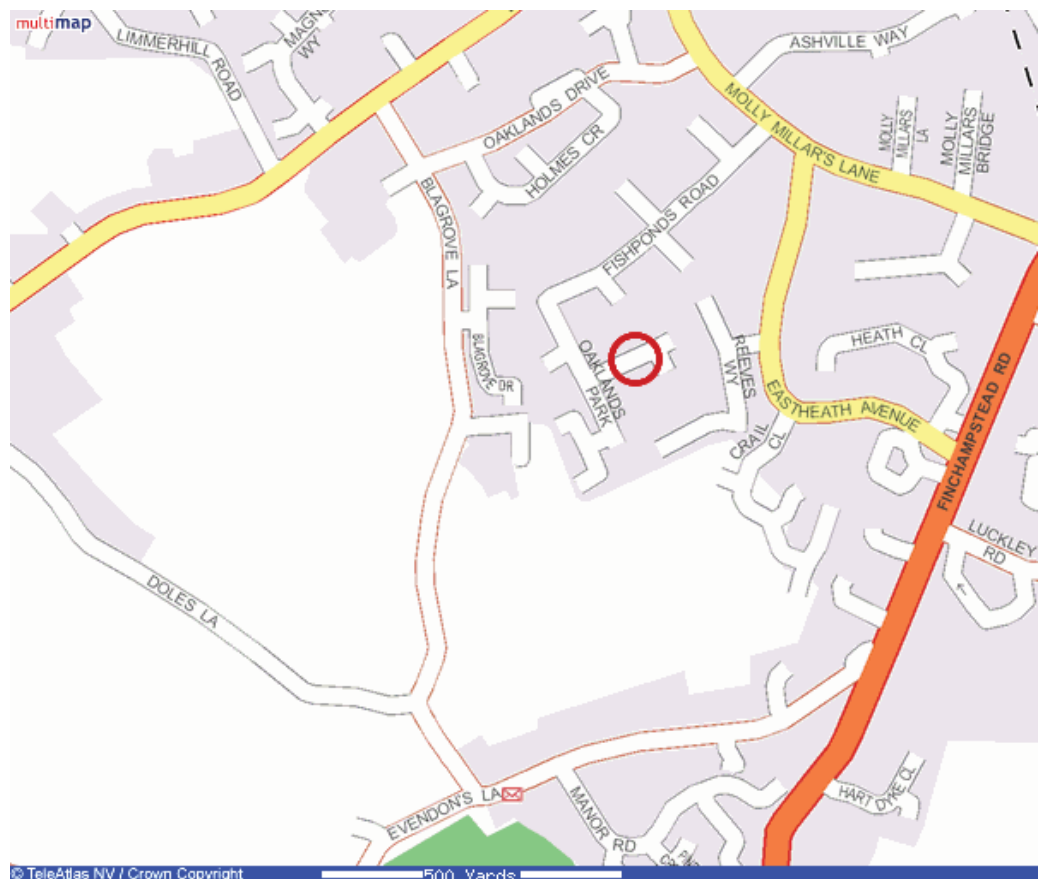

KAGA (EUROPE) ELECTRONICS BV

KAGA (EUROPE) ELECTRONICS B.V.
info@kagaeuro.com
3 Forest Court, Oaklands Park
Wokingham, Berkshire RG41 2FD

Tel. +44 (0) 118 912 33 30
Fax. +44 (0) 118 979 33 95